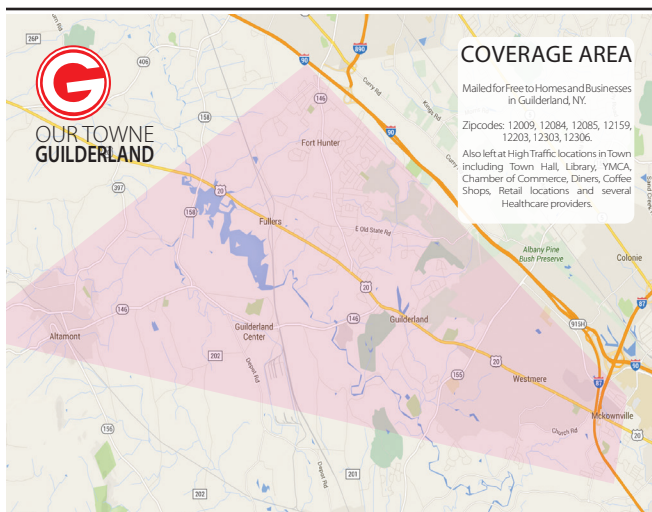

for May, June & July (3 ads)
with three sponsored facebook posts
(5,000 -7,000 person reach)

for **$600**

THIRD PAGE AD

for May, June & July (3 ads)
with one sponsored facebook posts
(5,000 -7,000 person reach)

for **$425**

QUARTER PAGE AD

for May, June & July (3 ads)
with one sponsored facebook posts
(5,000 -7,000 person reach)

for **$350**

SIZE

SPECIAL DEADLINE IS: APRIL 27TH

Business FOCUS!

Use your latest Press Release or our Business FOCUS Q&A template. This feature is a half page black white vertical or horizontal space. It will fit roughly 500 words with a couple of images.

Reserve your Business FOCUS for $200*
*restrictions may apply

Feature Q & A

Our Q&A feature stories are the centerpiece of our neighbor-to-neighbor philosophy. These stories turn our readers into your customers—and into your Salespersons, generating excellent word-of-mouth wherever they go—increasing your loyal, customer base. The Q&A you submit will also appear online further increasing visibility and reach.

We'll e-mail you a series of questions designed to tell your story which you answer in a way that highlights your business. Feel free to re-write or change the questions to better suit your story. You e-mail the completed questionnaire back to us with some photos of you and/or your business. It's that simple. We will format the content and photos to fit the Our Towne layout.

Reserve your Feature Q&A for $300

EFFECTIVE LOCAL DIRECT MAIL ADVERTISING

- 13,000+ Homes & Businesses Mailed for FREE
- 2000+ Additional Copies left at the Library, Town Hall, YMCA, Diners, Chamber of Commerce, Retail Locations, Dr's Offices etc.
- Digital edition powered by Issuu
- High Household Income Demographic
- Low Cost Per Household
- Mid Month Distribution

(518) 356-3898 • Lowell@ourtownemarketing.com • www.ourtowneguilderland.com