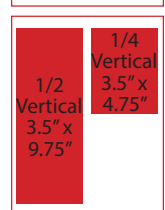

for **\$425**

QUARTER PAGE AD

for May, June & July (3 ads)
with one sponsored facebook posts
(5,000 -7,000 person reach)

for **\$350**

SIZE

SPECIAL DEADLINE IS: APRIL 27TH

Business FOCUS!

Use your latest Press Release or our Business FOCUS Q&A template. This feature is a half page black white vertical or horizontal space. It will fit roughly 500 words with a couple of images.